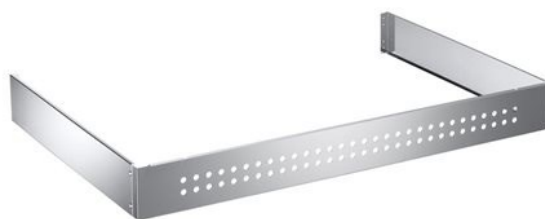

90 Toekick Panel Accessories

901372

Flush fits the range to the floor, in stainless steel, for Professional Series cookers 90 cm.

Specifications

Features

Size	90 cm
Family	toekick panels
Product	cookers
Features	stainless steel design
