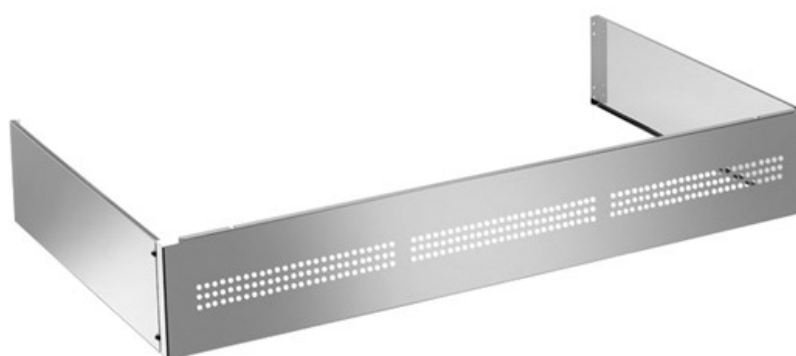

90 cm Toekick Panel High XE Series Accessories

\$ 399

901441

Enhance your kitchen's elegance with the 90 cm Toekick Panel High XE Series, designed specifically for Bertazzoni's XE range. This stylish toekick panel seamlessly integrates with your cabinetry, providing a sleek, finished look that complements any modern kitchen. Crafted from highquality materials, it ensures durability and easy maintenance, while its unique height offers a sophisticated touch. Easy to install, this panel not only hides unsightly gaps but also elevates the aesthetic of your space.

[Guarda online](#)

Specifications

Features

Size	90 cm
Family	toekick panels
Product	cookers
Features	stainless steel design
