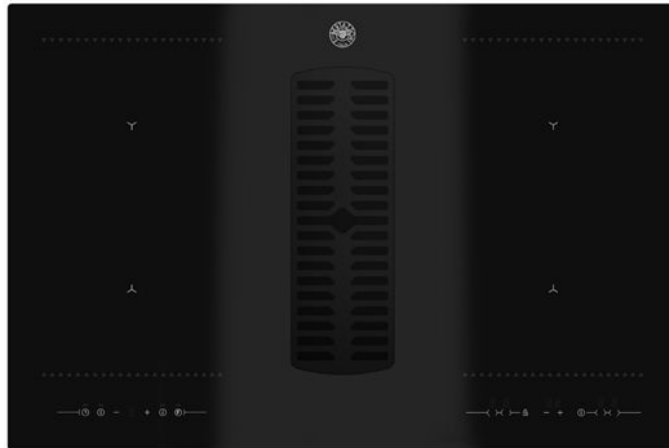

78 cm induction hob with integrated hood Modern Series

P784ICHNE/20

The Modern Series 78 cm induction hob with integrated ventilation and is finished in black ceramic glass. Choose from 9 power levels with boosters on all zones for even faster cooking and two bridge zones to make cooking even more flexible. Touch controls make it intuitive to use.

The quiet six speed hood offers maximum 720m3h airflow and is very energy efficient, rated A+++.

Specifications

Features

Worktop

Size	78 cm
Number of induction zones	4 - 180x220 mm
Worktop type	induction
Worktop design	ceramic glass bevelled
Worktop controls	touch controls
Timer	yes
Power levels	9
Safety Induction Cooktop	child lock / residual heat indicator / automatic switch off / pot detection

Cooking zones

Induction bridge zones	2 flexi
Induction front right	2,1 kW (booster 3 kW)
Induction front left	2,1 kW (booster 3 kW)
Induction back right	1,6 kW (booster 1,85 kW)
Induction back left	1,6 kW (booster 1,85 kW)