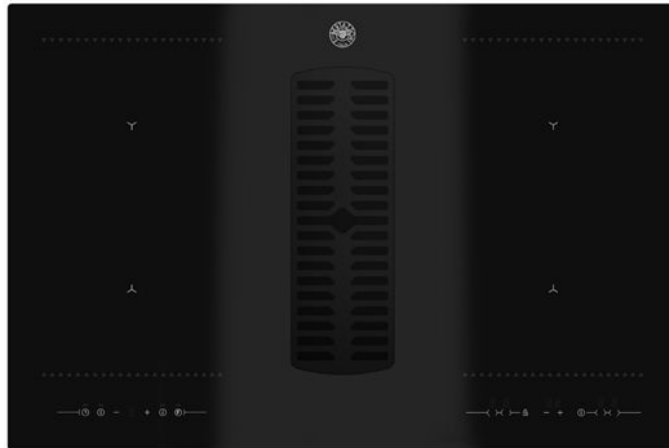

## 78 cm induction hob with integrated hood Modern Series

### **P784ICHNE**

The Modern Series 78 cm induction hob with integrated ventilation and is finished in black ceramic glass. Choose from 9 power levels with boosters on all zones for even faster cooking and two bridge zones to make cooking even more flexible. Touch controls make it intuitive to use.