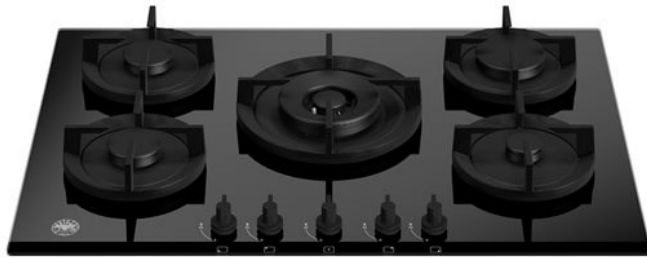

## 75 cm gas on glass hob with central wok Modern Series

### **P755CMODGNE**

Designed for precise and safe cooking, this Bertazzoni Modern Series 75 cm gas hob features five matt black monobloc burners and is finished in black glass. A 4kW wok burner adds another level of versatility to your cooking. Along with the single cast iron pan support, black soft touch knobs complete the look.

### Worktop

---

Size	75 cm
Gas zones	5
Worktop type	gas
Worktop design	tempered glass
Worktop controls	knobs
Knobs	black soft touch
Burner type	matt black mono-block
Pan supports	cast iron
Flame failure device	yes
One-hand ignition	yes