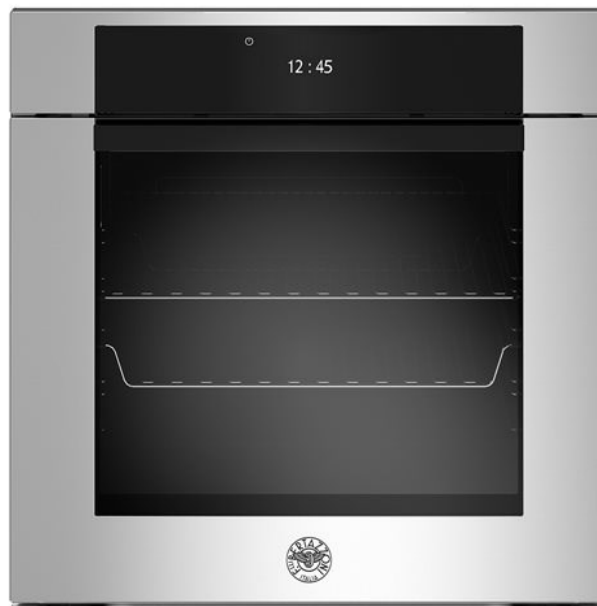

**60 cm Electric Pyro Built-in Oven, TFT display, total
steam**
Modern Series

F6011MODVPTX

The Bertazzoni Modern Series 60cm built-in electric oven with pyrolytic self-cleaning has a 76 litre capacity best-in-class cavity. With 11 functions it is ideal for mid-to low- temperature cooking, such as baking or recipes that require slow cooking, like casseroles. The non-convection mode is excellent for baking cakes, while the fan-assisted mode ensures even heat distribution on all five levels for roasting and baking with no flavour crossover. The oven is easily managed with full touch controls in a black glass control panel with a clear TFT display, which offers remarkable flexibility when choosing cooking modes. It also makes managing the food probe and Bertazzoni Assistant simple. The soft open-and-close door is safe and easy to use, fitted with a smart glass-finish handle. The door is quadruple-glazed for safety and energy efficiency. Available in Stainless Steel, Carbonio, Zinc and Copper.

Specifications

Features

Oven cavity

Size	60 cm
Oven fuel	electric
Oven type	Total Steam / pyrolytic
Oven grill type	electric
Oven functions	bake / Bertazzoni Assistant / bottom bake / clean / convection / convection bake / convection grill / fast preheat / grill / special functions / total steam / turbo
Oven volume	76 L
Oven controls	touch TFT display
Inner oven door	quadruple
Removable inner glass	yes
Cavity finishing	pyrolytic grey enamel
Oven handle	glass finishing
Oven levels	5
Timer	cooking time / end of cooking timer / start at
Auto cooking modes	with Bertazzoni Assistant
Food probe	yes
Door hinge	soft-motion
Sliding shelves	1
Wire-shelves	1 heavy duty flat
Tray	1 enamelled + 1 enamelled deep + 1 steam Gastronorm 2/3 + 1 trivet
Oven lights	double lateral
Special functions	eco / sabbath / proofing / defrost / keep warm / dehydrate
Cleaning system	hydro cleaning (steam function) and Pyrolytic cleaning (with Eco function)