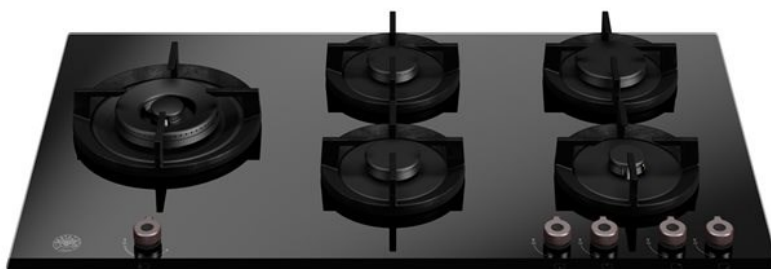

90 cm gas on glass hob with lateral wok Professional Series

P905LPROGNE

This Bertazzoni Professional Series 90cm gas hob is finished in stylish black glass. With five matt black monobloc burners and accurate metal control knobs, it makes cooking simple, versatile and precise. A 5kW wok ring gives you even more choices. The single cast iron pan support is both solid and secure for safe use.

[Guarda online](#)

Specifications

Features

Worktop

Size	90 cm
Number of gas zones	5
Worktop type	gas
Worktop design	tempered glass
Worktop controls	knobs
Knobs	solid metal
Burners type and caps	matt black mono-block
Pan supports	cast iron
Flame failure device	yes
Ignition	yes

Cooking zones

Dual wok	0.48 kW - 5 kW
Rapid	1.05 kW - 3 Kw
Semi-rapid	0.60 kW - 1.75 kW
Auxiliary	0.48 kW - 1 kW

Technical specifications

Voltage and frequency	220/240 V - 50/60 Hz - 1 A
Absorbed power (W)	1 W