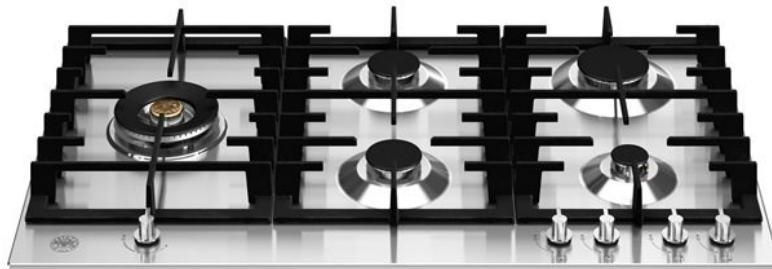

## 90 cm Gas hob with lateral dual wok Modern Series

### **P905LMODX**

This Bertazzoni Modern Series 90cm gas hob features five aluminium burners and accurate metal control knobs to make cooking simple and precise. A lateral 5kW wok ring offers added versatility. The cast iron pan support is solid and secure for safe use. Finished in stainless steel it is also available in black enamel.

### Worktop

---

Size	90 cm
Number of gas zones	5
Worktop type	gas
Worktop design	stainless steel low edge
Worktop controls	knobs
Knobs	metal coated
Burners type and caps	aluminum
Pan supports	cast iron
Flame failure device	yes
Ignition	yes